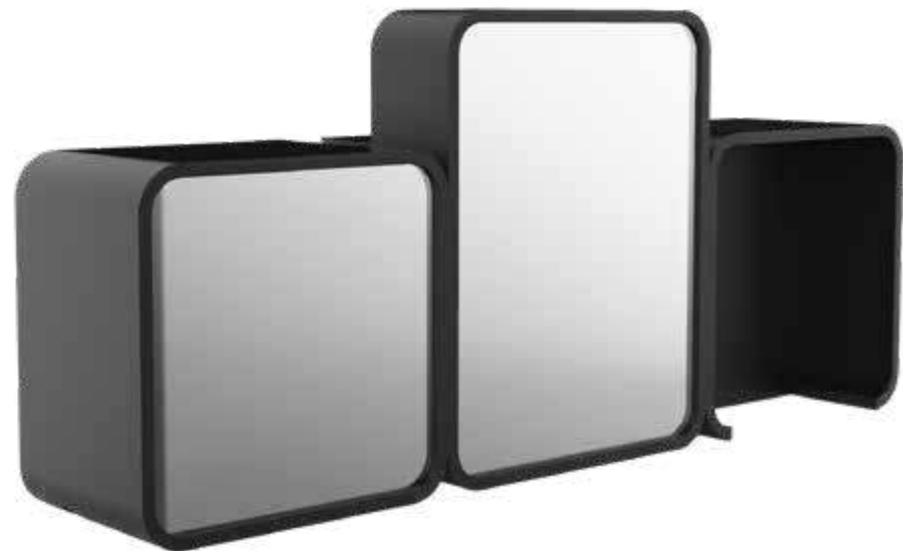

Complementary Furniture

SARAH RECEPTION
 MAISON SARAH LAVOINE COLLECTION
 Design Sarah Lavoine
 † 105 cm † 93,5 cm → 134 cm
 cod. 52381 | 52381M1 (Black)

NEW RUE MONTENAPOLEONE RECEPTION
 MONTENAPOLEONE COLLECTION
 Design Giovannoni Design
 † 105 cm † 93,5 cm → 134 cm
 cod. 5238