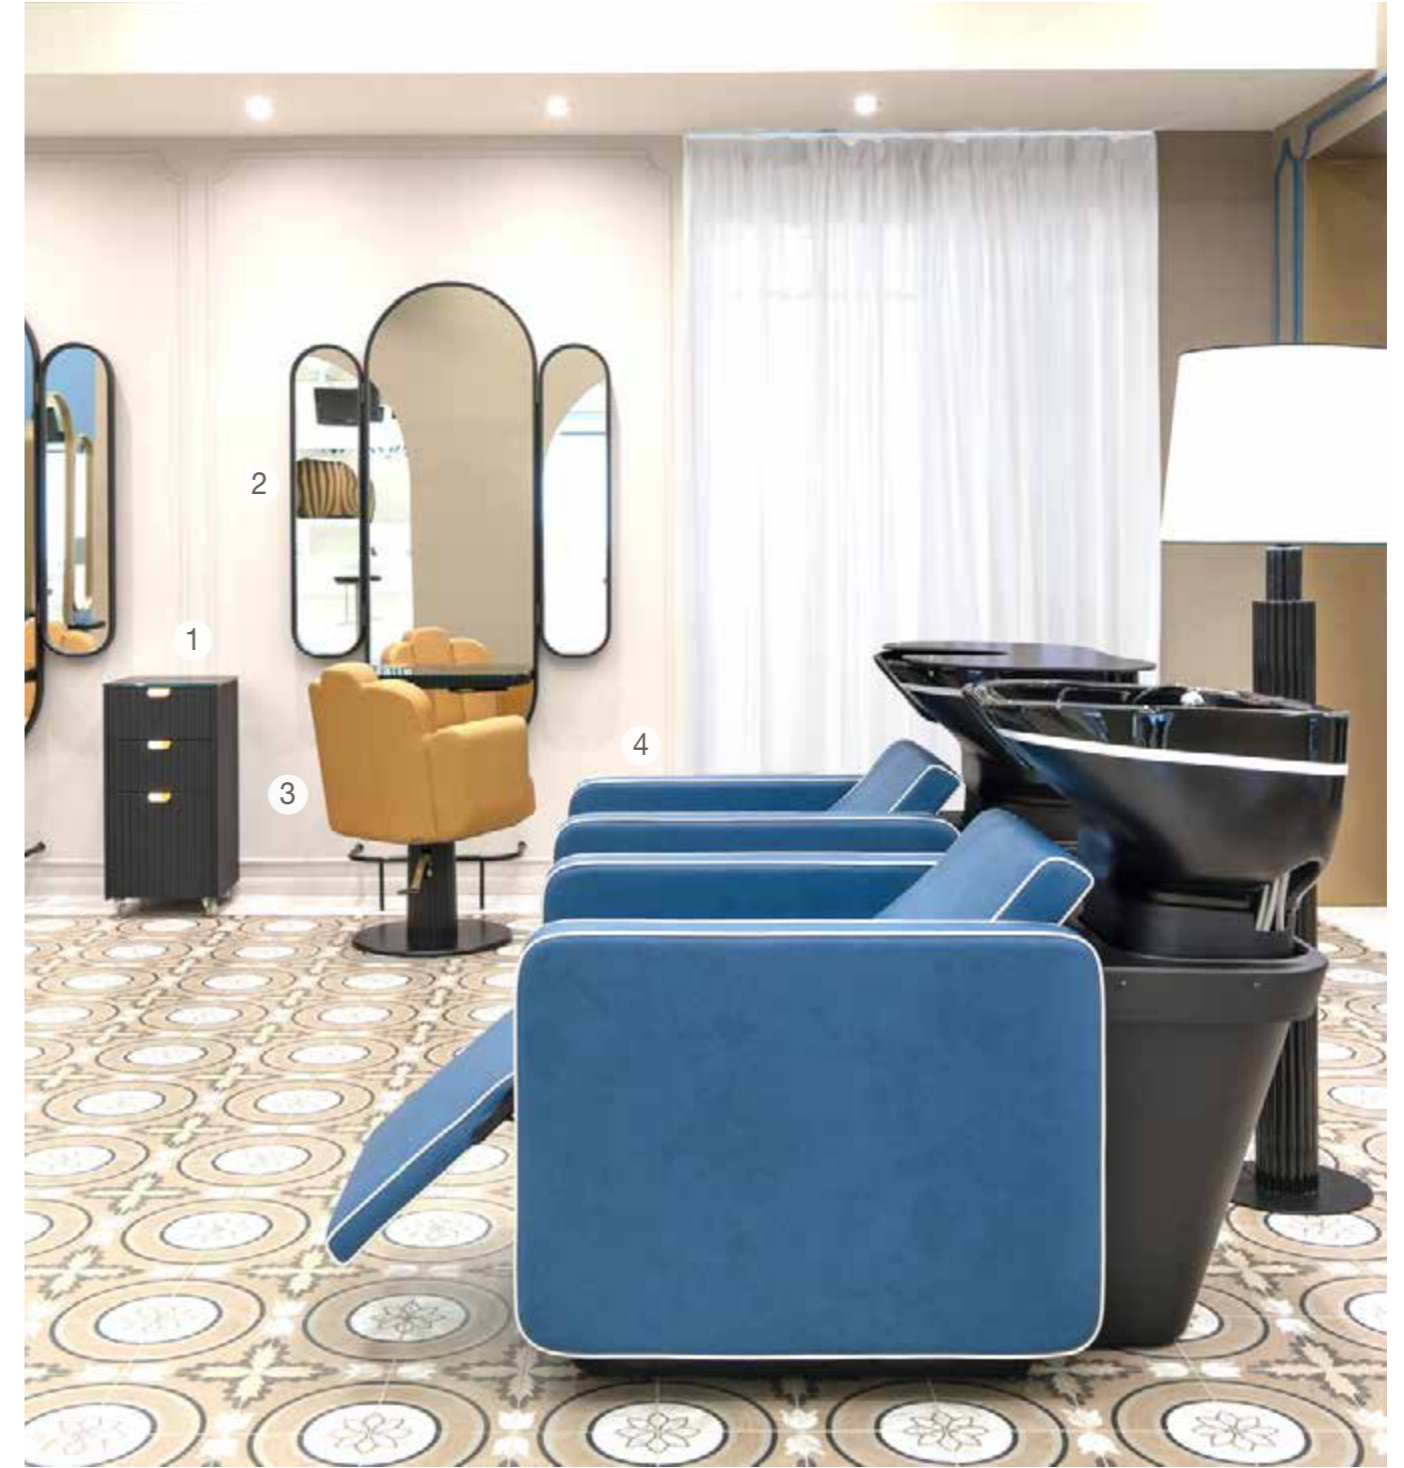

1. Sarah Trolley | trolley
2. Sarah Miroir | styling unit
3. Sarah | styling chair
4. Noa | wash unit