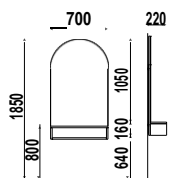

K626

Repose-pieds

DOLITTLE

€ 118,00

€ 94,40

DIMENSIONS

OPTIONS

Finitions bois
pag.163