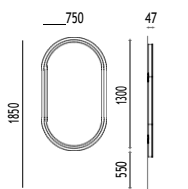

K621
Repose-pieds
AREA
€ ~~198,00~~
€ 158,40

DIMENSIONS

DIMENSIONS

VERSIONS

TABLETTE
INOX

TABLETTE
FIN. BOIS

TABLETTE
PRAL

OPTIONS