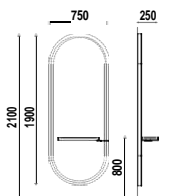

K621
Repose-pieds
AREA
€ ~~198,00~~
€ 158,40

DIMENSIONS

DIMENSIONS

VERSIONS

TABLETTE
INOX

TABLETTE
FIN. BOIS

TABLETTE
PRAL

OPTIONS