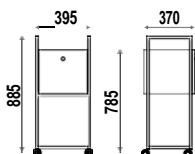

€ 83,00

€ 66,40

DIMENSIONS

DIMENSIONS

OPTIONS

Finitions bois
pag.163

WOK

K739